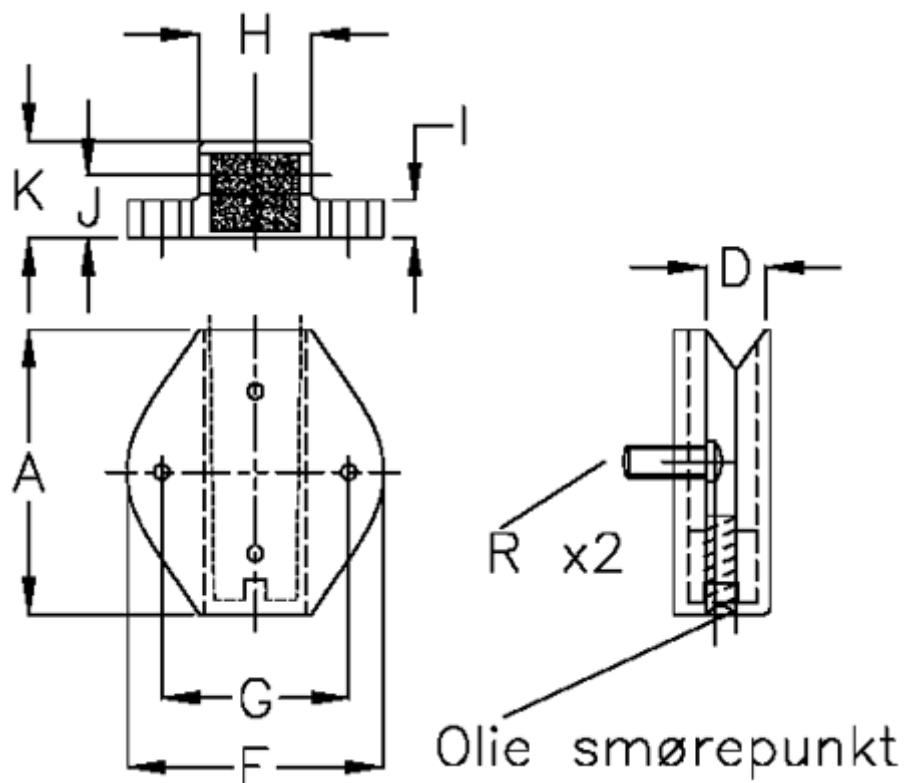

Article number: 059040265

Description: Hepco lubricator slimline LB 265

## Measures

A = 25.0

D = 4.7

F = 25

G = 18

H = 11.50

I = 4.0

J = 6.8

K = 10.3

R = M3x8

Weight kg/1000 = 0.004